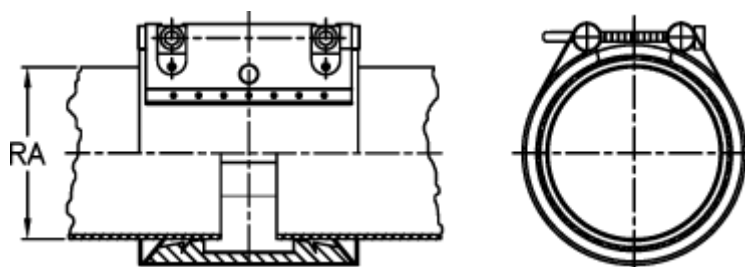

Article number: 025748300188

Description: Norma Connect pipe coupling  
GRIP E W5 Ø=188,0 EPDM, 10 bar

## Measures

---

Note = Kontakt os for yderligere informationer.

RA = 188